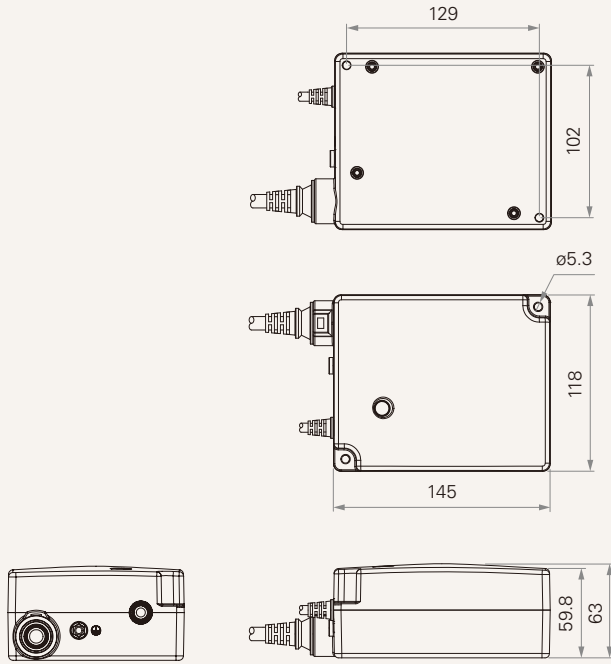

## General Features

Transformer type	SMPS
Input voltage	100~240V AC
Max. output	31.5V DC, 12A
Plug support	EU, USA, AUS, UK, JPN
Color	Black or grey
Certificate	ES60601-1, IEC60601-1

**Drawing**

Standard Dimensions  
(mm)

<b>AC Plug</b>	1 = EU 2 = US	3 = AU 4 = UK	5 = JP
<b>Color</b>	1 = Black	2 = Pantone 428C	
<b>Cable Length (mm)</b>	0 = AC cable: straight, 4000; DC cable: straight, 150 ( mount on TC8 ) 1 = AC cable: straight, 2000; DC cable: straight, 1000 2 = AC cable: straight, 4000; DC cable: straight, 1000		
<b>Plug</b>	1 = DIN 5P male plug	2 = DIN 5P female socket	3 = 01P demale socket
<b>Grounding Function</b>	0 = Without	1 = With	