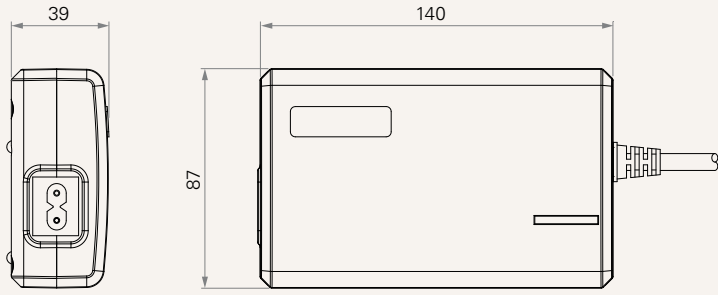

TP2

series

Product Segments

- **Comfort Motion**

General Features

Transformer type	SMPS
Input voltage	100~240V AC
Max. output	29V DC, 6.25A
Plug support	EU, USA, AUS, UK, JPN
Color	Black or grey
Certificate	CE, UL, KC, ACMA, PSE
Operational temperature range	+5°C~+45°C

Drawing

Standard Dimensions
(mm)

Plug	1 = EU 2 = USA	3 = AUS 4 = UK	5 = JPN
-------------	-------------------	-------------------	---------

Color	1 = Black	2 = Pantone 428C
--------------	-----------	------------------

Cable Length and Connector (mm)	4 = AC cable: straight 1500; DC cable: straight 200, DIN 5P Female 5 = AC cable: straight 1500; DC cable: straight 200, 01P Female 6 = AC cable: straight 1500; DC cable: straight 200 + extension 800, DIN 5P Female 7 = AC cable: straight 1500; DC cable: straight 200 + extension 800, 01P Female
--	--