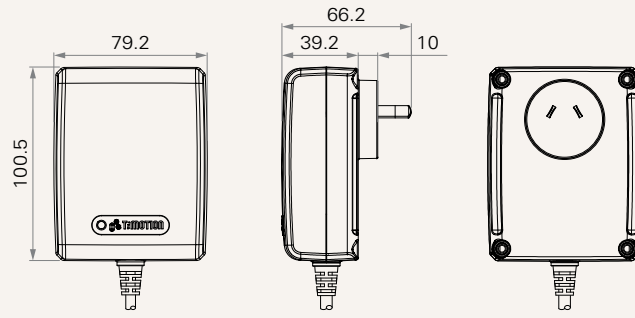

TP8

series

Product Segments

- **Care Motion**

General Features

Transformer type	SMPS
Input voltage	100~240V AC
Max. output	29V DC, 6.25A
Plug support	EU, USA, AUS, UK
Color	Black or grey
IP rating	Up to IP66
Certificate	IEC60601-1, ES60601-1, IEC60601-1-2
Operational temperature range	+5°C~+45°C
Wall mount design	

Drawing

Dimensions with AUS Plug
(mm)

Dimensions with EU Plug
(mm)

Dimensions with UK Plug
(mm)

Dimensions with USA Plug
(mm)

TP8 Ordering Key

TP8

Version: 20240125-G

Plug	1 = EU	2 = USA	3 = AUS	4 = UK
Color	1 = Black	2 = Pantone 428C		
Cable Length and Connector (mm)	1 = Straight, 2000; DIN 5P Female 2 = Straight, 2000; 01P Female 3 = Straight, 4000; DIN 5P Female 4 = Straight, 4000; 01P Female		5 = Curly cable, 1450 (Curly cable length 250); DIN 5P Female 6 = Curly cable, 1450 (Curly cable length 250); 01P Female	
IP Rating	1 = Without	2 = IP54	3 = IP66	