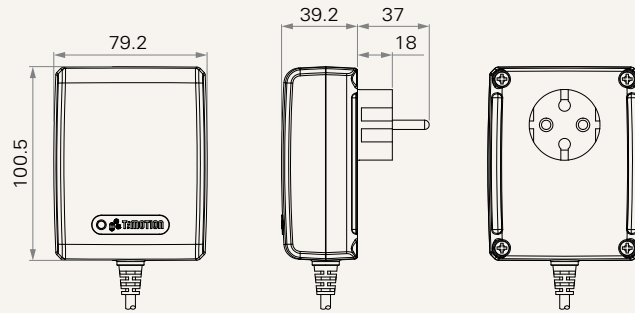

TP8

series

Product Segments

- **Care Motion**

General Features

Transformer type	SMPS
Input voltage	100~240V AC
Max. output	29V DC, 6.25A
Plug support	EU, USA, AUS, UK
Color	Black or grey
IP rating	Up to IP66
Certificate	IEC60601-1, ES60601-1, IEC60601-1-2
Operational temperature range	+5°C~+45°C
Wall mount design	

Drawing

Dimensions with AUS Plug
(mm)

Dimensions with EU Plug
(mm)

Dimensions with UK Plug
(mm)

Dimensions with USA Plug
(mm)

TP8 Ordering Key

TP8

Version: 20240125-G

Plug	1 = EU	2 = USA	3 = AUS	4 = UK
Color	1 = Black	2 = Pantone 428C		
Cable Length and Connector (mm)	1 = Straight, 2000; DIN 5P Female 2 = Straight, 2000; 01P Female 3 = Straight, 4000; DIN 5P Female 4 = Straight, 4000; 01P Female		5 = Curly cable, 1450 (Curly cable length 250); DIN 5P Female 6 = Curly cable, 1450 (Curly cable length 250); 01P Female	
IP Rating	1 = Without	2 = IP54	3 = IP66	