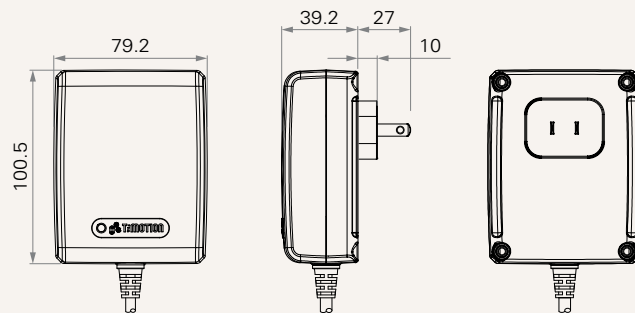

TP8

series

Product Segments

- **Care Motion**

General Features

Transformer type	SMPS
Input voltage	100~240V AC
Max. output	29V DC, 6.25A
Plug support	EU, USA, AUS, UK
Color	Black or grey
IP rating	Up to IP66
Certificate	IEC60601-1, ES60601-1, IEC60601-1-2
Operational temperature range	+5°C~+45°C
Wall mount design	

Drawing

Dimensions with AUS Plug
(mm)

Dimensions with EU Plug
(mm)

Dimensions with UK Plug
(mm)

Dimensions with USA Plug
(mm)

TP8 Ordering Key

TP8

Version: 20240125-G

Plug	1 = EU	2 = USA	3 = AUS	4 = UK
Color	1 = Black	2 = Pantone 428C		
Cable Length and Connector (mm)	1 = Straight, 2000; DIN 5P Female 2 = Straight, 2000; 01P Female 3 = Straight, 4000; DIN 5P Female 4 = Straight, 4000; 01P Female		5 = Curly cable, 1450 (Curly cable length 250); DIN 5P Female 6 = Curly cable, 1450 (Curly cable length 250); 01P Female	
IP Rating	1 = Without	2 = IP54	3 = IP66	