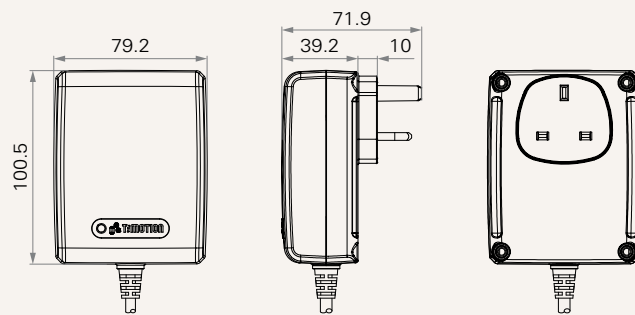

TP8

series

Product Segments

- **Care Motion**

General Features

Transformer type	SMPS
Input voltage	100~240V AC
Max. output	29V DC, 6.25A
Plug support	EU, USA, AUS, UK
Color	Black or grey
IP rating	Up to IP66
Certificate	IEC60601-1, ES60601-1, IEC60601-1-2
Operational temperature range	+5°C~+45°C
Wall mount design	

Drawing

Dimensions with AUS Plug
(mm)

Dimensions with EU Plug
(mm)

Dimensions with UK Plug
(mm)

Dimensions with USA Plug
(mm)

TP8 Ordering Key

TP8

Version: 20240125-G

Plug	1 = EU	2 = USA	3 = AUS	4 = UK
Color	1 = Black	2 = Pantone 428C		
Cable Length and Connector (mm)	1 = Straight, 2000; DIN 5P Female 2 = Straight, 2000; 01P Female 3 = Straight, 4000; DIN 5P Female 4 = Straight, 4000; 01P Female		5 = Curly cable, 1450 (Curly cable length 250); DIN 5P Female 6 = Curly cable, 1450 (Curly cable length 250); 01P Female	
IP Rating	1 = Without	2 = IP54	3 = IP66	