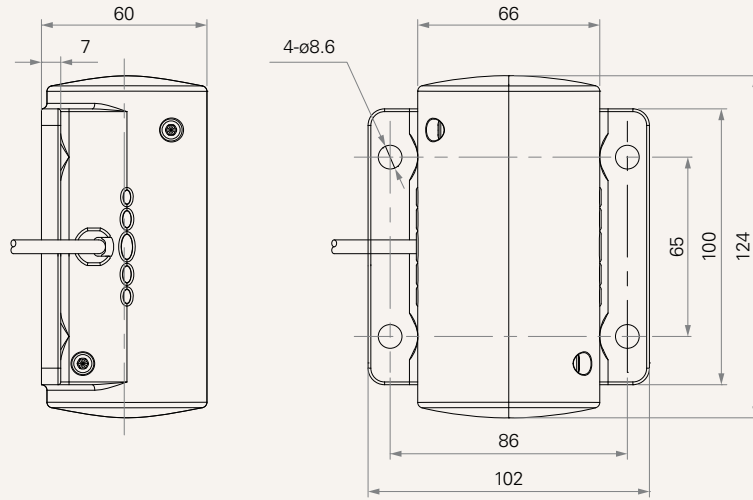

TMM

series

Product Segments

- **Comfort Motion**

General Features

12V DC or 24V DC
Suitable for home adjustable beds

Drawing

Standard Dimensions
(mm)

TMM

Version: 20130705-A

Voltage	1 = 12V DC	2 = 24V DC
Color	1 = Black	
Cable Length (mm)	1 = Straight, 1000	2 = Straight, 2000
Plug	1 = TiMOTION's standard 6pin plug 2 = Tinned leads	F = Molex 2P

Terms of Use